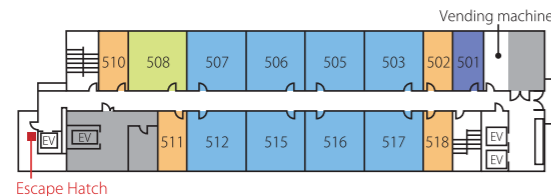

# THE PARADISE GARDEN SASEBO - Floor Guide -

## GUEST ROOM

Main building  
**6F**

Main building  
**5F**

Main building  
**4F**

Main building  
**3F**

Main building  
**2F**

Main building  
**1F**

New building

- Twin room
- Connecting room
- Room for the disabled

Vending machine ... 1F•3F  
Ice maker • Microwave oven ... 1F•3F  
VOD card sale machine  
... Each floor elevator side

Coin laundry ... 1F

※There is free rental of iron & ironing board.  
※There are two trouser presses.

Main building

- Suite [Special room]
- Deluxe twin
- Deluxe double
- Japanese-Western room
- Japanese room
- Twin room
- Double room
- Room for the disabled

Vending machine ... 3F•4F•5F  
Ice maker ... 4F  
VOD card sale machine  
... Each floor elevator side