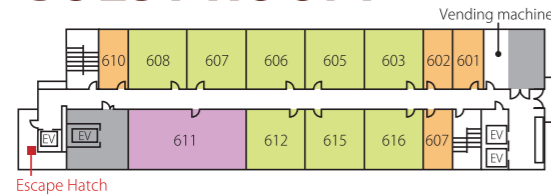

# THE PARADISE GARDEN SASEBO - Floor Guide -

## GUEST ROOM

Main building  
**6F**

Main building  
**5F**

Main building  
**4F**

Main building  
**3F**

Main building  
**2F**

Main building  
**1F**

New building

- Twin room
- Connecting room
- Room for the disabled

Vending machine ... 1F•3F  
Ice maker • Microwave oven ... 1F•3F  
VOD card sale machine  
... Each floor elevator side

Coin laundry ... 1F

※There is free rental of iron & ironing board.  
※There are two trouser presses.

Main building

- Suite [Special room]
- Deluxe twin
- Deluxe double
- Japanese-Western room
- Japanese room
- Twin room
- Double room
- Room for the disabled

Vending machine ... 3F•4F•5F  
Ice maker ... 4F  
VOD card sale machine  
... Each floor elevator side