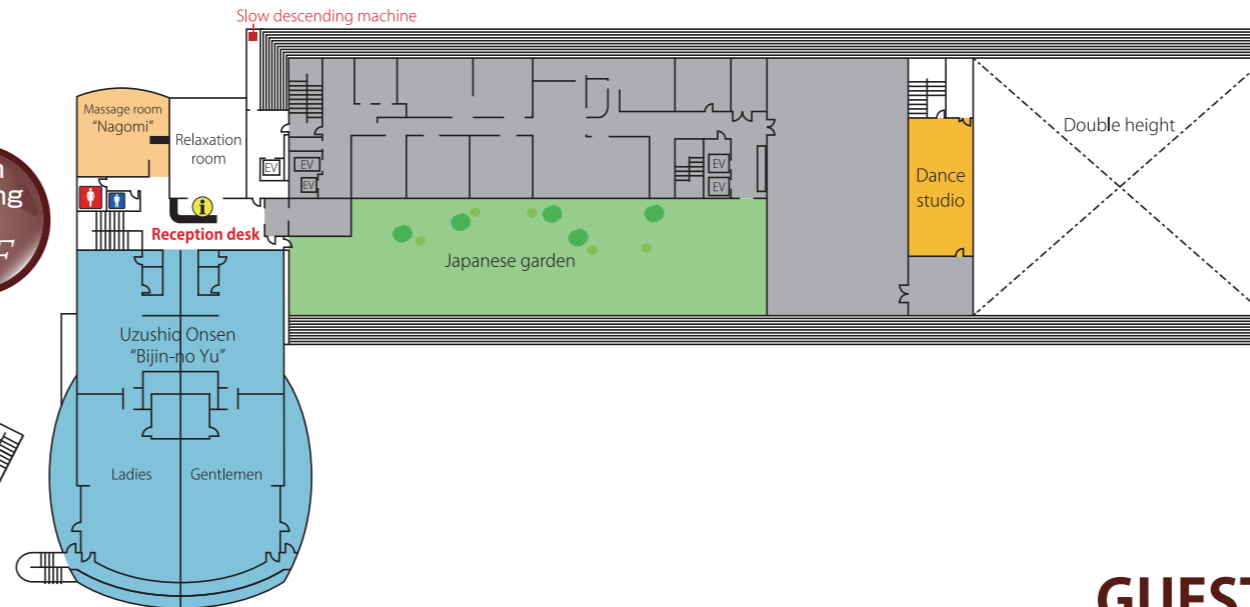

# THE PARADISE GARDEN SASEBO - Floor Guide -

## GUEST ROOM

Main building  
**6F**

Main building  
**5F**

Main building  
**4F**

Main building  
**3F**

Main building  
**2F**

Main building  
**1F**

New building

- Twin room
- Connecting room
- Room for the disabled

Vending machine ... 1F•3F  
Ice maker • Microwave oven ... 1F•3F  
VOD card sale machine  
... Each floor elevator side

Coin laundry ... 1F

※There is free rental of iron & ironing board.  
※There are two trouser presses.

Main building

- Suite [Special room]
- Deluxe twin
- Deluxe double
- Japanese-Western room
- Japanese room
- Twin room
- Double room
- Room for the disabled

Vending machine ... 3F•4F•5F  
Ice maker ... 4F  
VOD card sale machine  
... Each floor elevator side