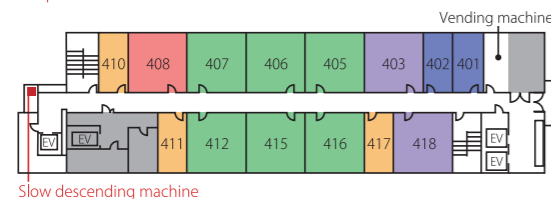

## GUEST ROOM

Main building  
**6F**

Main building  
**5F**

Main building  
**4F**

Main building  
**3F**

Main building  
**2F**

Main building  
**1F**

New building

- Twin room
- Connecting room
- Room for the disabled

Vending machine ... 1F•3F  
Ice maker • Microwave oven ... 1F•3F  
VOD card sale machine  
... Each floor elevator side

Coin laundry ... 1F

※There is free rental of iron & ironing board.  
※There are two trouser presses.

Main building

- Suite [Special room]
- Deluxe twin
- Deluxe double
- Japanese-Western room
- Japanese room
- Twin room
- Double room
- Room for the disabled

Vending machine ... 3F•4F•5F  
Ice maker ... 4F  
VOD card sale machine  
... Each floor elevator side